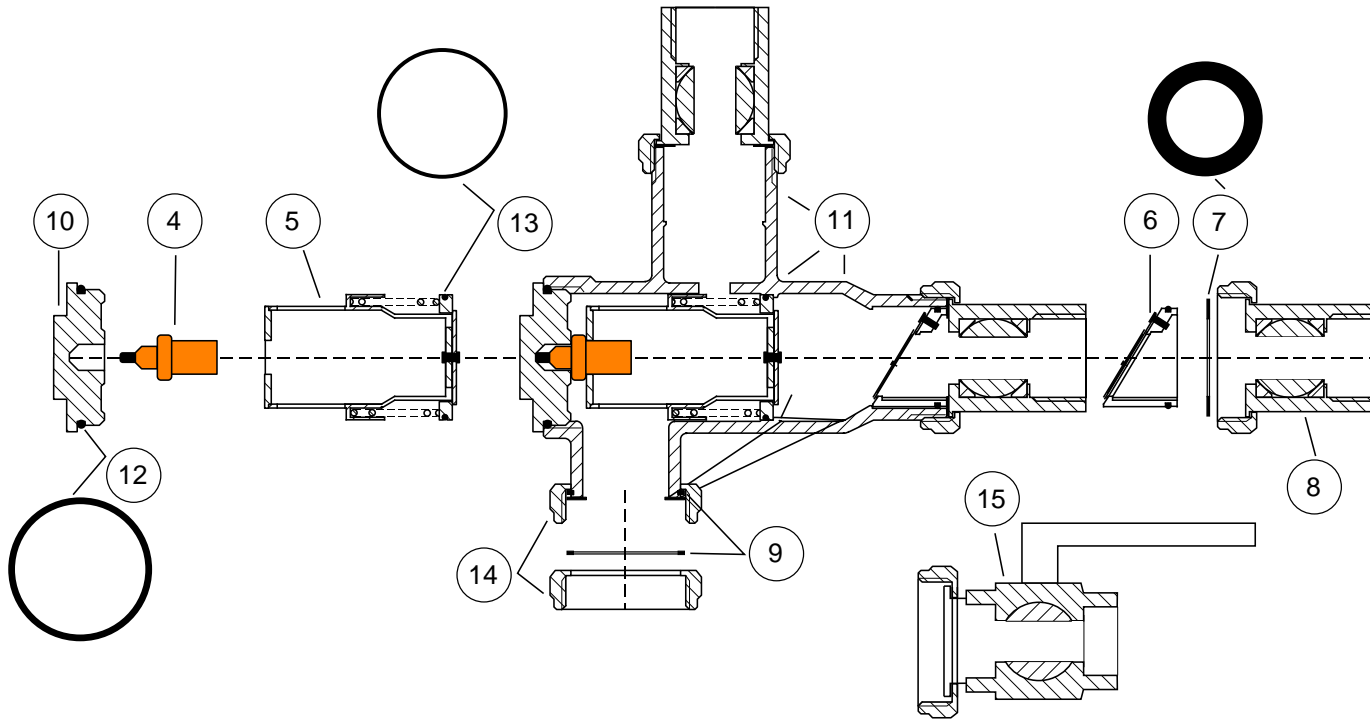

Laddomat 10 Spare parts list

Termoventiler AB

Nolhagavägen 12
SE - 523 93 MARBÄCK

Tel. +46 - (0)321 - 261 80
Fax +46 - (0)321 - 261 89

info@termoventiler.se
www.termoventiler.se

811038

3