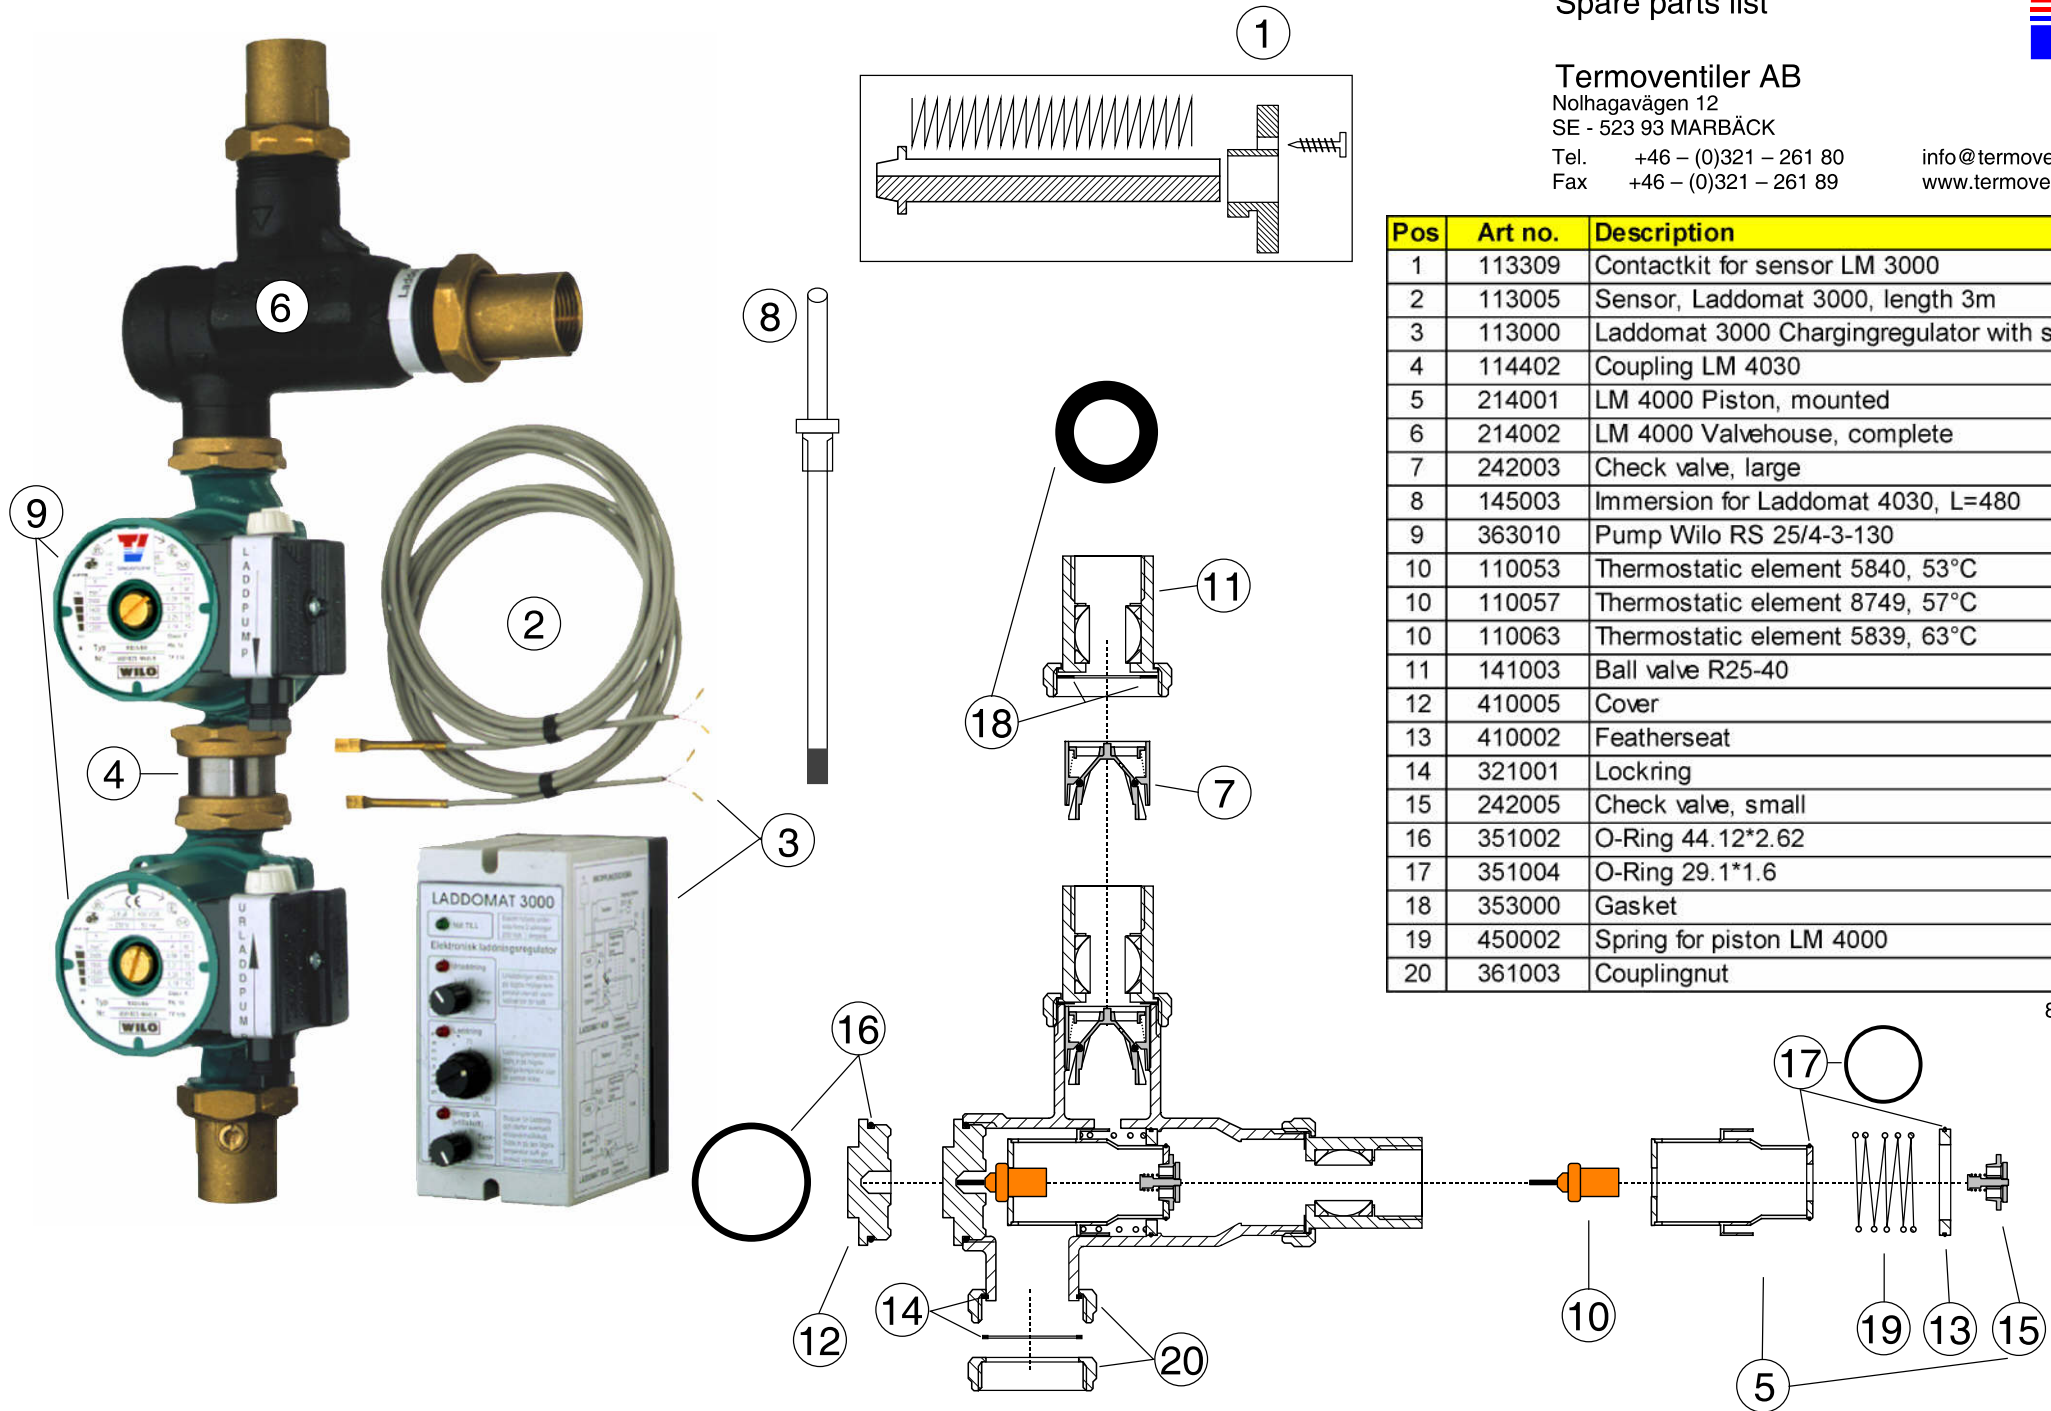

# Laddomat 4030 Spare parts list

## Termoventiler AB

Nolhagavägen 12  
SE - 523 93 MARBÄCK

Tel. +46 - (0)321 - 261 80

Fax +46 - (0)321 - 261 89

info@termoventiler.se

www.termoventiler.se

Pos	Art no.	Description
1	113309	Contactkit for sensor LM 3000
2	113005	Sensor, Laddomat 3000, length 3m
3	113000	Laddomat 3000 Chargingregulator with sensor
4	114402	Coupling LM 4030
5	214001	LM 4000 Piston, mounted
6	214002	LM 4000 Valvehouse, complete
7	242003	Check valve, large
8	145003	Immersion for Laddomat 4030, L=480
9	363010	Pump Wilo RS 25/4-3-130
10	110053	Thermostatic element 5840, 53°C
10	110057	Thermostatic element 8749, 57°C
10	110063	Thermostatic element 5839, 63°C
11	141003	Ball valve R25-40
12	410005	Cover
13	410002	Featherseat
14	321001	Lockring
15	242005	Check valve, small
16	351002	O-Ring 44.12*2.62
17	351004	O-Ring 29.1*1.6
18	353000	Gasket
19	450002	Spring for piston LM 4000
20	361003	Couplingnut